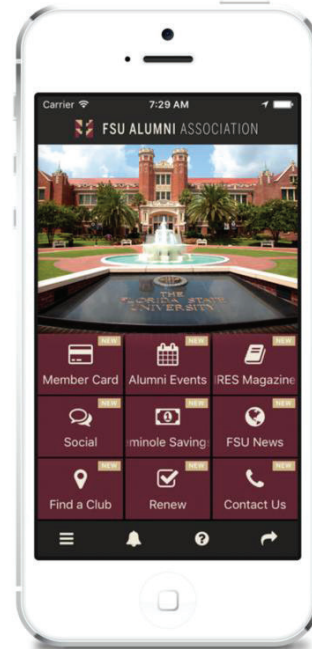

[Member Loyalty](#)

[Member Perks](#)

[Reward Zone](#)

[Spirit Flag](#)

[Give the Gift of Membership](#)

[Login to oneFSU](#)

The official FSU Alumni Association app.

Now available on the App Store and Google Play.

Log in to the app with your name and unique ID number to see content tailored to your relationship with FSU.

Please **log in to oneFSU** and return to this page to see your ID number.

Frequently Asked Questions